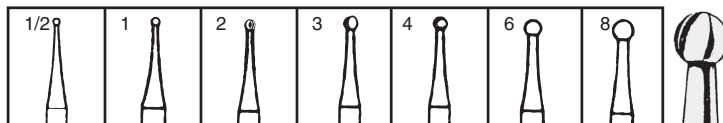

FRICITION GRIP BURS

Many types of burs are available. The cross-cut fissure bur (699, 700, 701, 701L, 702) is a good all-purpose bur that can be used to section teeth and gain endodontic access. It is also useful as a general purpose bur.

The round bur (1/2, 1, 2, 3, 4, 6, 8) is used to gain endodontic access, to prepare cavities, and to mark the cutting depth in crown preparation. The inverted-cone bur (33-1/2, 34, 35, 37) is used for undercutting cavity preparation to create a mechanical interlock. The pear-shaped bur (330, 331, 332) is used for root canal access and for undercutting dentin.

ROUND