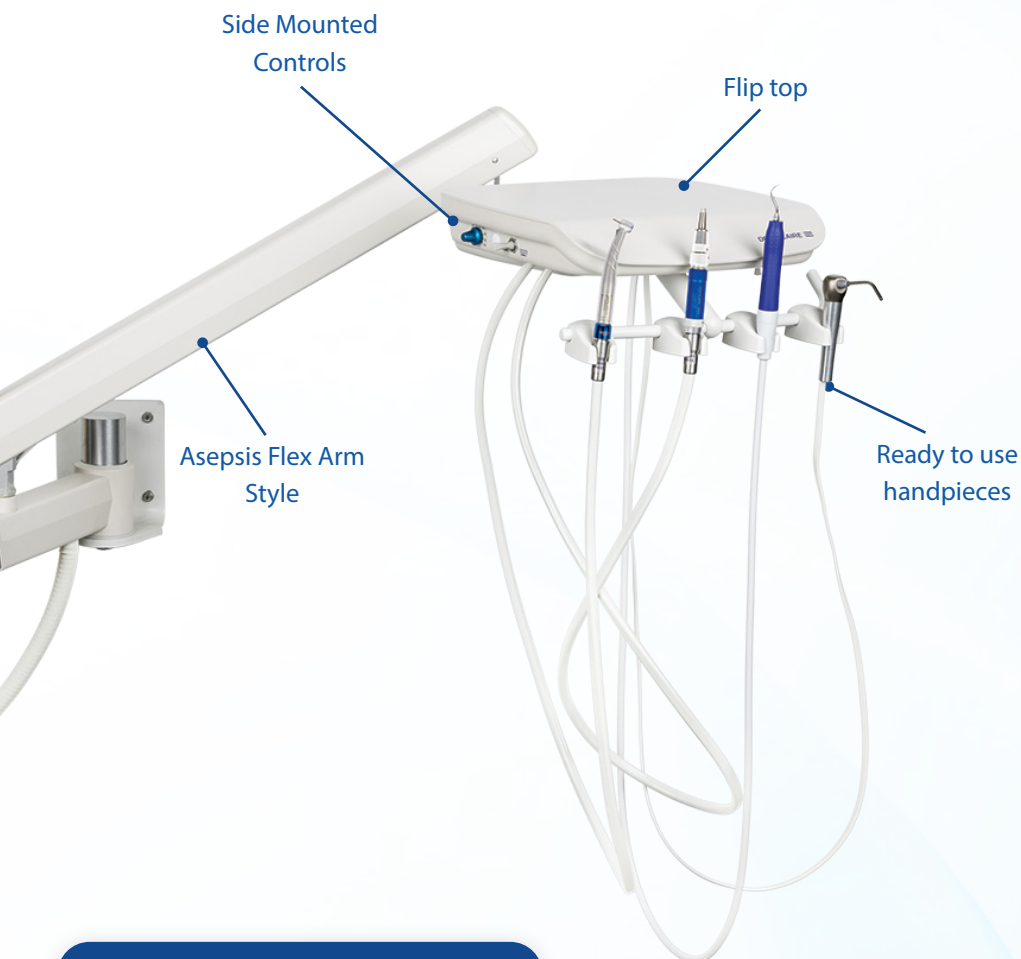

This newly designed dental station comes with three handpieces, including the *NEW* LED Swivel High-speed Handpiece. For easier access to internal components, this delivery systems includes the innovative flip top design.

## High-speed LED Swivel Handpiece

The High-speed Swivel LED Handpiece provides direct light on the face of the handpiece.

- Eliminates fiber optic tubing
- Smooth and quiet operation

## Dual 2-Liter Water Bottles

The water bottles can be placed in a highly convenient option that works best for your clinic.

- Wall or post mount option

## New wall-mount dental station.

Included with the Diplomat Standard is the Dentalaire Vet Pack, which is a great starter kit for using your dental station. This kit includes:

- Mint prophy paste
- Snap-type prophy cups
- Snap-on prophy angle eco.
- Bur pack
- O-ring for tank drain
- All-In-One handpiece cleaner and lubricant