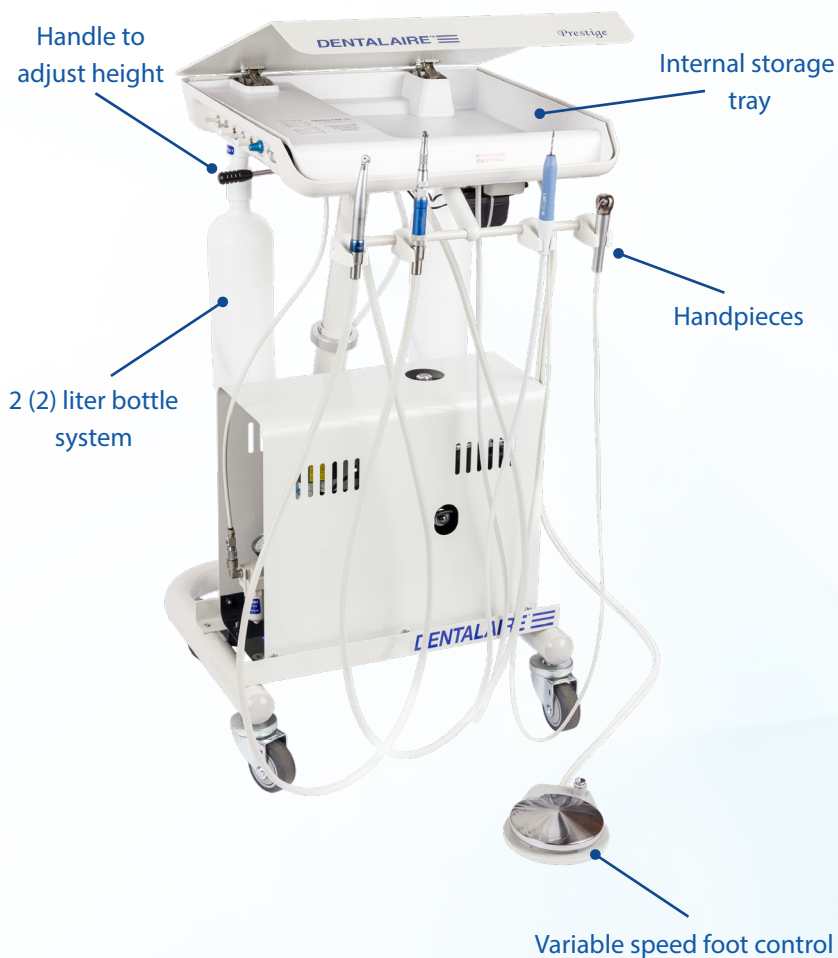

- Easy access to replaceable parts
- Storage tray
- Improved serviceability

High-speed LED Swivel Handpiece

The High-speed Swivel LED Handpiece provides direct light on the face of the handpiece.

- Eliminates fiber optic tubing
- Smooth and quiet operation

Adjustable Height

With a pneumatic lift, the height for this dental station can be easily adjusted.

- Dimensions: 38 1/4" - 30" H x 22 1/2" W x 24 1/4" - 22" D
- Easy to store when not in use

Innovative design.

Included with the Prestige Dental Stations is the Dentalaire Vet Pack, which is a great starter kit for using your dental station. This kit includes:

- Mint prophy paste
- Snap-type prophy cups
- Snap-on prophy angle eco.
- Bur pack
- O-ring for tank drain
- All-In-One handpiece cleaner and lubricant

Looking to customize your dental station?
Contact us to learn more about your options.

Oil Compressor

- Horse Power: 1/2
- Noise Level: 40 decibels
- Tank Size: 2.25 gallons

High-quality Handpieces

- High-speed LED Swivel
- Low-speed
- LED Ultrasonic Scaler